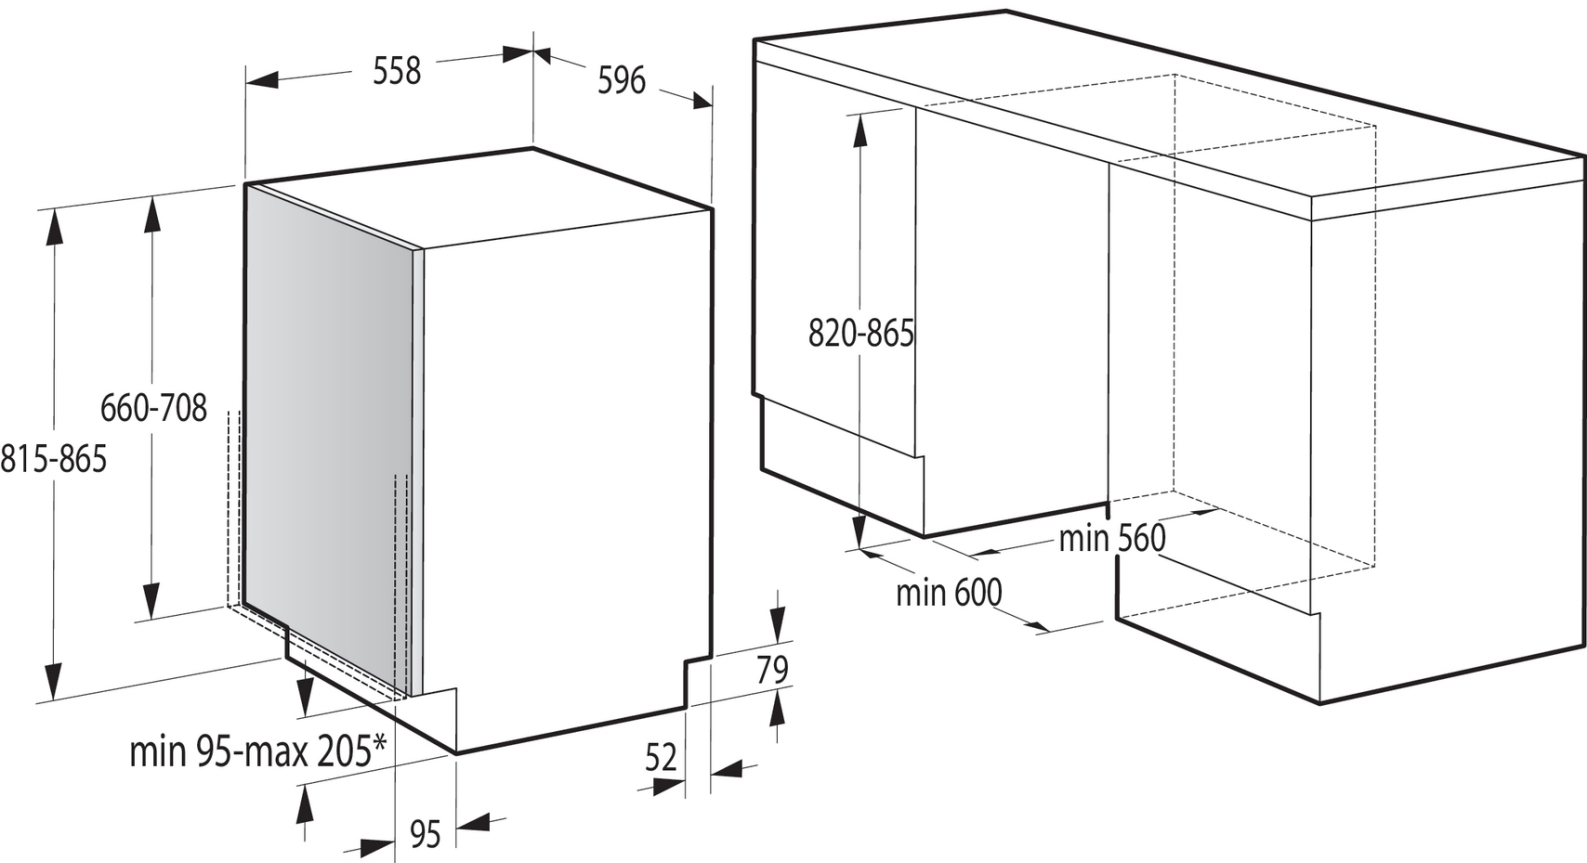

*Because of height adjustable screw feet:

Base height when appliance height is 815: 95-155 mm

Base height when appliance height is 865: 145-205 mm

Mounting at higher position possible at door height from 660-720 mm